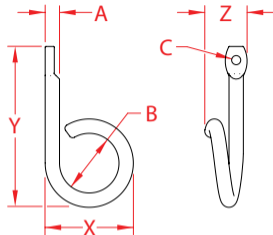

REEFING HOOK

316 STAINLESS STEEL

Import

Wire
Formed

Drop
Forged

ITEM	A	B	C	X (height)	Y (length)	Z (width)	WT (lb)	PACKAGING TYPE	EACH (qty)	INNER (qty)	CARTON (qty)	UPC
S0179-R008	5/16"	1.30"	0.24"	2.02"	3.50"	0.65"	0.16	POLYBAG	1	10	250	791506036098
S0179-R010	3/8"	1.63"	0.24"	2.44"	4.40"	1.15"	0.31	POLYBAG	1	10	100	791506036104

NOTE:
ATTACHMENT END IS FORGED FLAT FOR EASY INSTALLATION.
ALL DIMENSIONS ARE NOMINAL (+/- 3%) AND ARE SUBJECT TO CHANGE WITHOUT NOTICE.